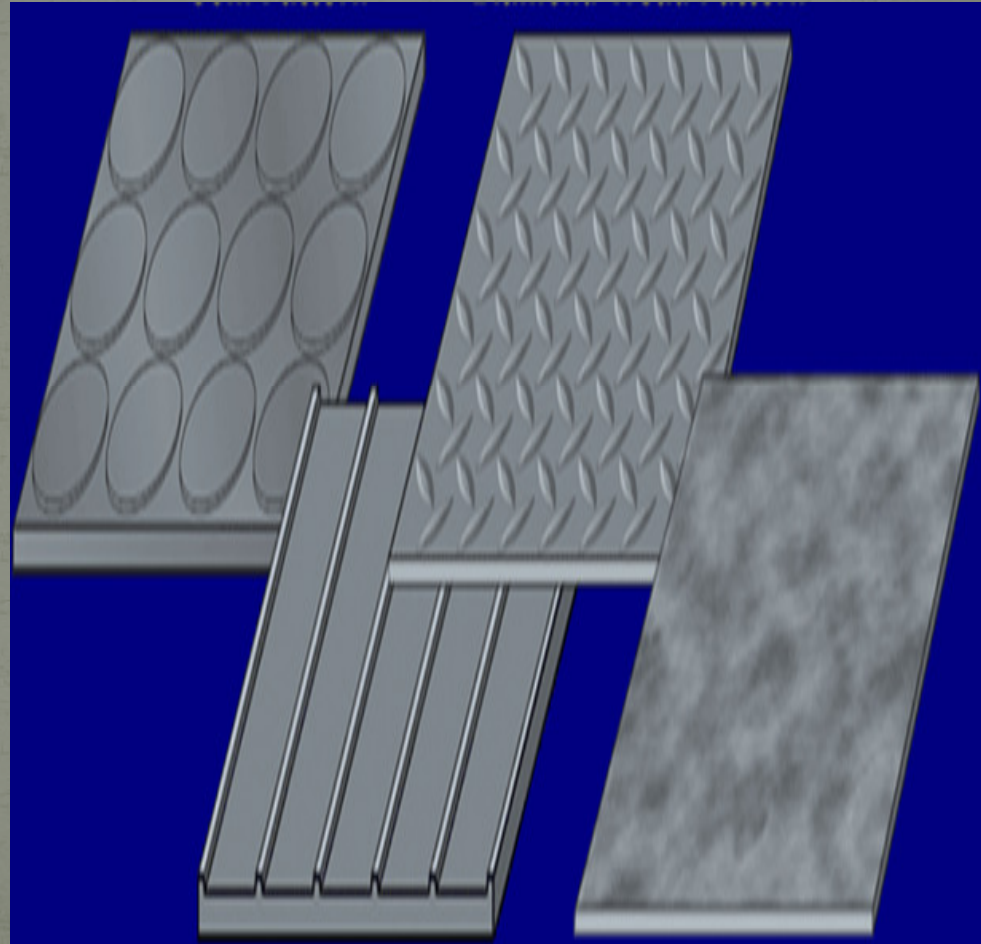

American Garage Graphic Floor

6130 Asheville Hwy
Pisgah Forest, NC. 28768
Toll Free: 888-376-5258
WWW.AMERICANGARAGE.COM

About Our Graphic Floor

- Extremely Durable Graphic Floor
- Thickest Wear Layer In the Industry
- Perfect For Vehicle & Heavy Traffic
- Flexible & Rigid Products
- Roll & Sheets Formats
- Standard Colors Available
- Multiple Patterns & Textures
- Custom Sizes Available
- Free Freight

Disclaimer

No Warranty on Graphic
The best resolution is 700 DPI

Endless Applications

Convention Centers Custom Flooring Auto Floor Mats

Retail/ POP Bar/ Restaurant Anti Fatigue Mats

Trade Shows Movie Theaters Race Mats

Sports Arenas Garage Floors Truck Bed

Locker Rooms ASI Applications Salon Mats

Patterns

- Diamond
 - 75 Mil
- Coin
 - 75 Mil
- Ribbed
 - 75 Mil
- Levant
 - 75 Mil

Sizes Available & Cost

- 1' x 1' (1 sq ft) \$ 11.95 (minimum order 4 sqft)
- 2' x 2' (4 sq ft) \$ 39.95
- 4' x 4' (16 sqft) \$ 147.95
- 4' x 6' (24 sqft) \$ 221.28
- 5' x 5' (25 sqft) \$ 229.95
- 4' x 8' (32 sqft) \$ 294.95
- 5' x 10' (50 sqft) \$ 449.95
- 10' x 10' (100 sqft) \$ 849.95
- 5' x 25' (125 sqft) \$ 1061.25
- 10' x 25' (250 sqft) \$ 2122.50
- 10' x 50' (500 sqft) \$ 3995.00
- 20' x 20' (400 sqft) \$2995.00 * 2 car Garage Special
- Requires (2) 10' x 20' w/ graphic split